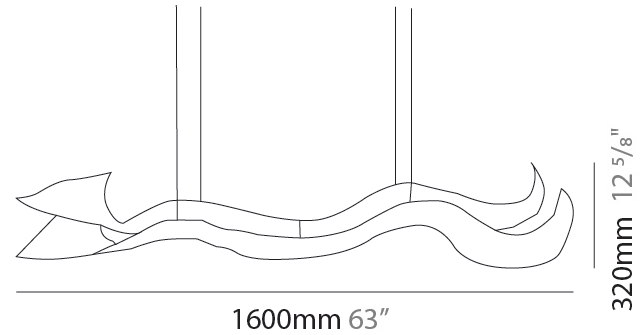

TEMPO PERSO SUSPENSION

D131526- _____
base number

1. To build a product code in our configurator select the specify button on the base model # product page
2. To build a manual product code on this datasheet choose from the options listed below in blue font and add the suffix to the base model #

GENERAL

Series: Tempo Perso
Brand: Knikerboker
Division: Design
Mounting Type: Suspension
Mounting Location: Ceiling
Subcategory: Pendant

PHYSICAL

Shape: Abstract
Length (mm): 1600
Length (in): 63
Height (mm): 320
Height (in): 12 5/8
Light Distribution: Direct
Fixture Finish: EWH / EBK / MAN / COF / PRD / SLF / GLF / CLF / BRL / EWS / EWG / EWC / EWR / EBS / EBG / EBC / EBC / EBB / MAS / MAD / MAC / MAB / COS / CGO / CCL / CBL / PRS / PRG / PRC / PRB
Fixture Material: Aluminum
Cable Details: 4 Steel Cables 2000mm / 78 3/4" - Silicon Cable 2000mm / 78 3/4"

ELECTRICAL

Lamp Type: LED
Total Output Wattage (W): 40
Dimming: Tri-Mode (Non-Dimming and Phase Dimming (120Vac only) and 0-10V Dimming)
Driver Included: Yes
Driver Location: Integrated
Driver Type: Constant Current - Universal
Driver Class: Class 2
Input Voltage (V): 120 - 277
Constant Current (MA): 250
Upon Request: 0-10Vdc dimming / Phase dimming @120Vac / 277Vac

LED

Number of LEDs: 4
Color Temperature (°K): 3000
Max. Delivered Lumen (lm): 4400
CRI: >85 CRI
Lamp Life (hrs): 50000

OPTICAL

RATINGS AND CERTIFICATIONS

Certified By: CSA Certified to UL and CSA Standards
IP rating: IP20